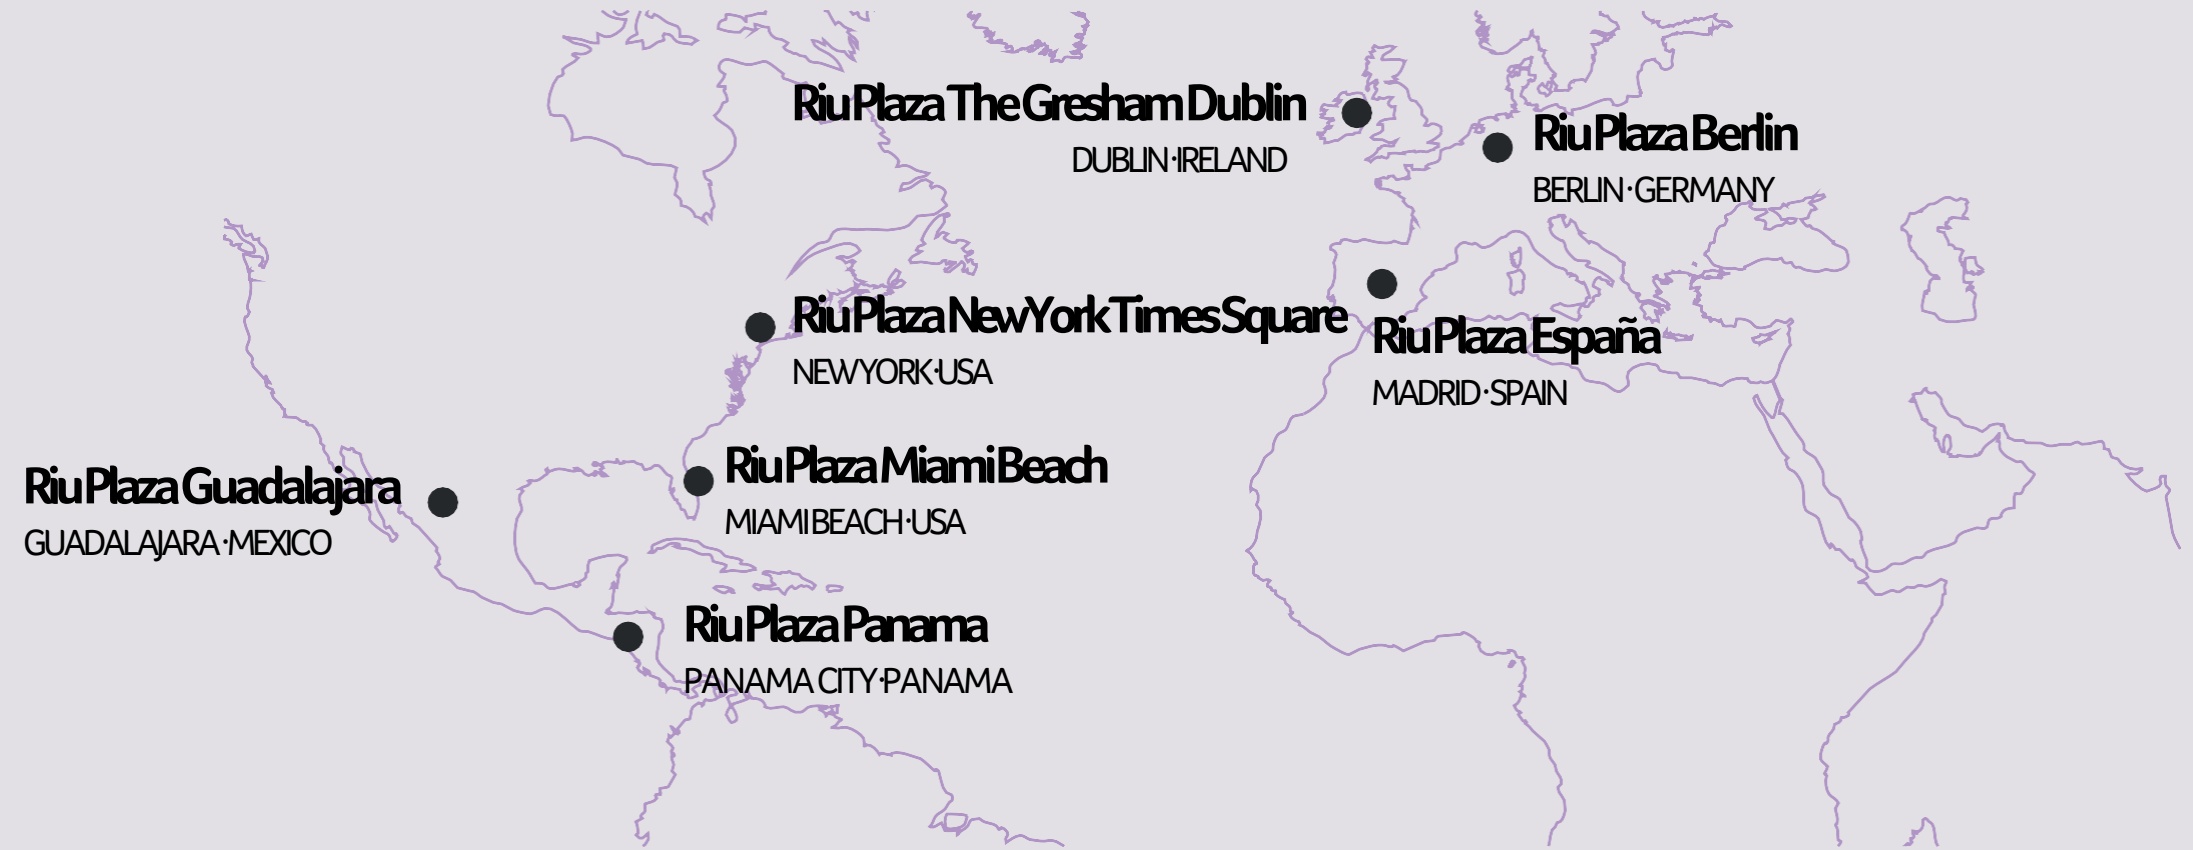

RIU PLAZA

Our hotels are designed to offer an unforgettable experience.

Enjoy modern and carefully designed facilities, such as an excellent location in the heart of each city.