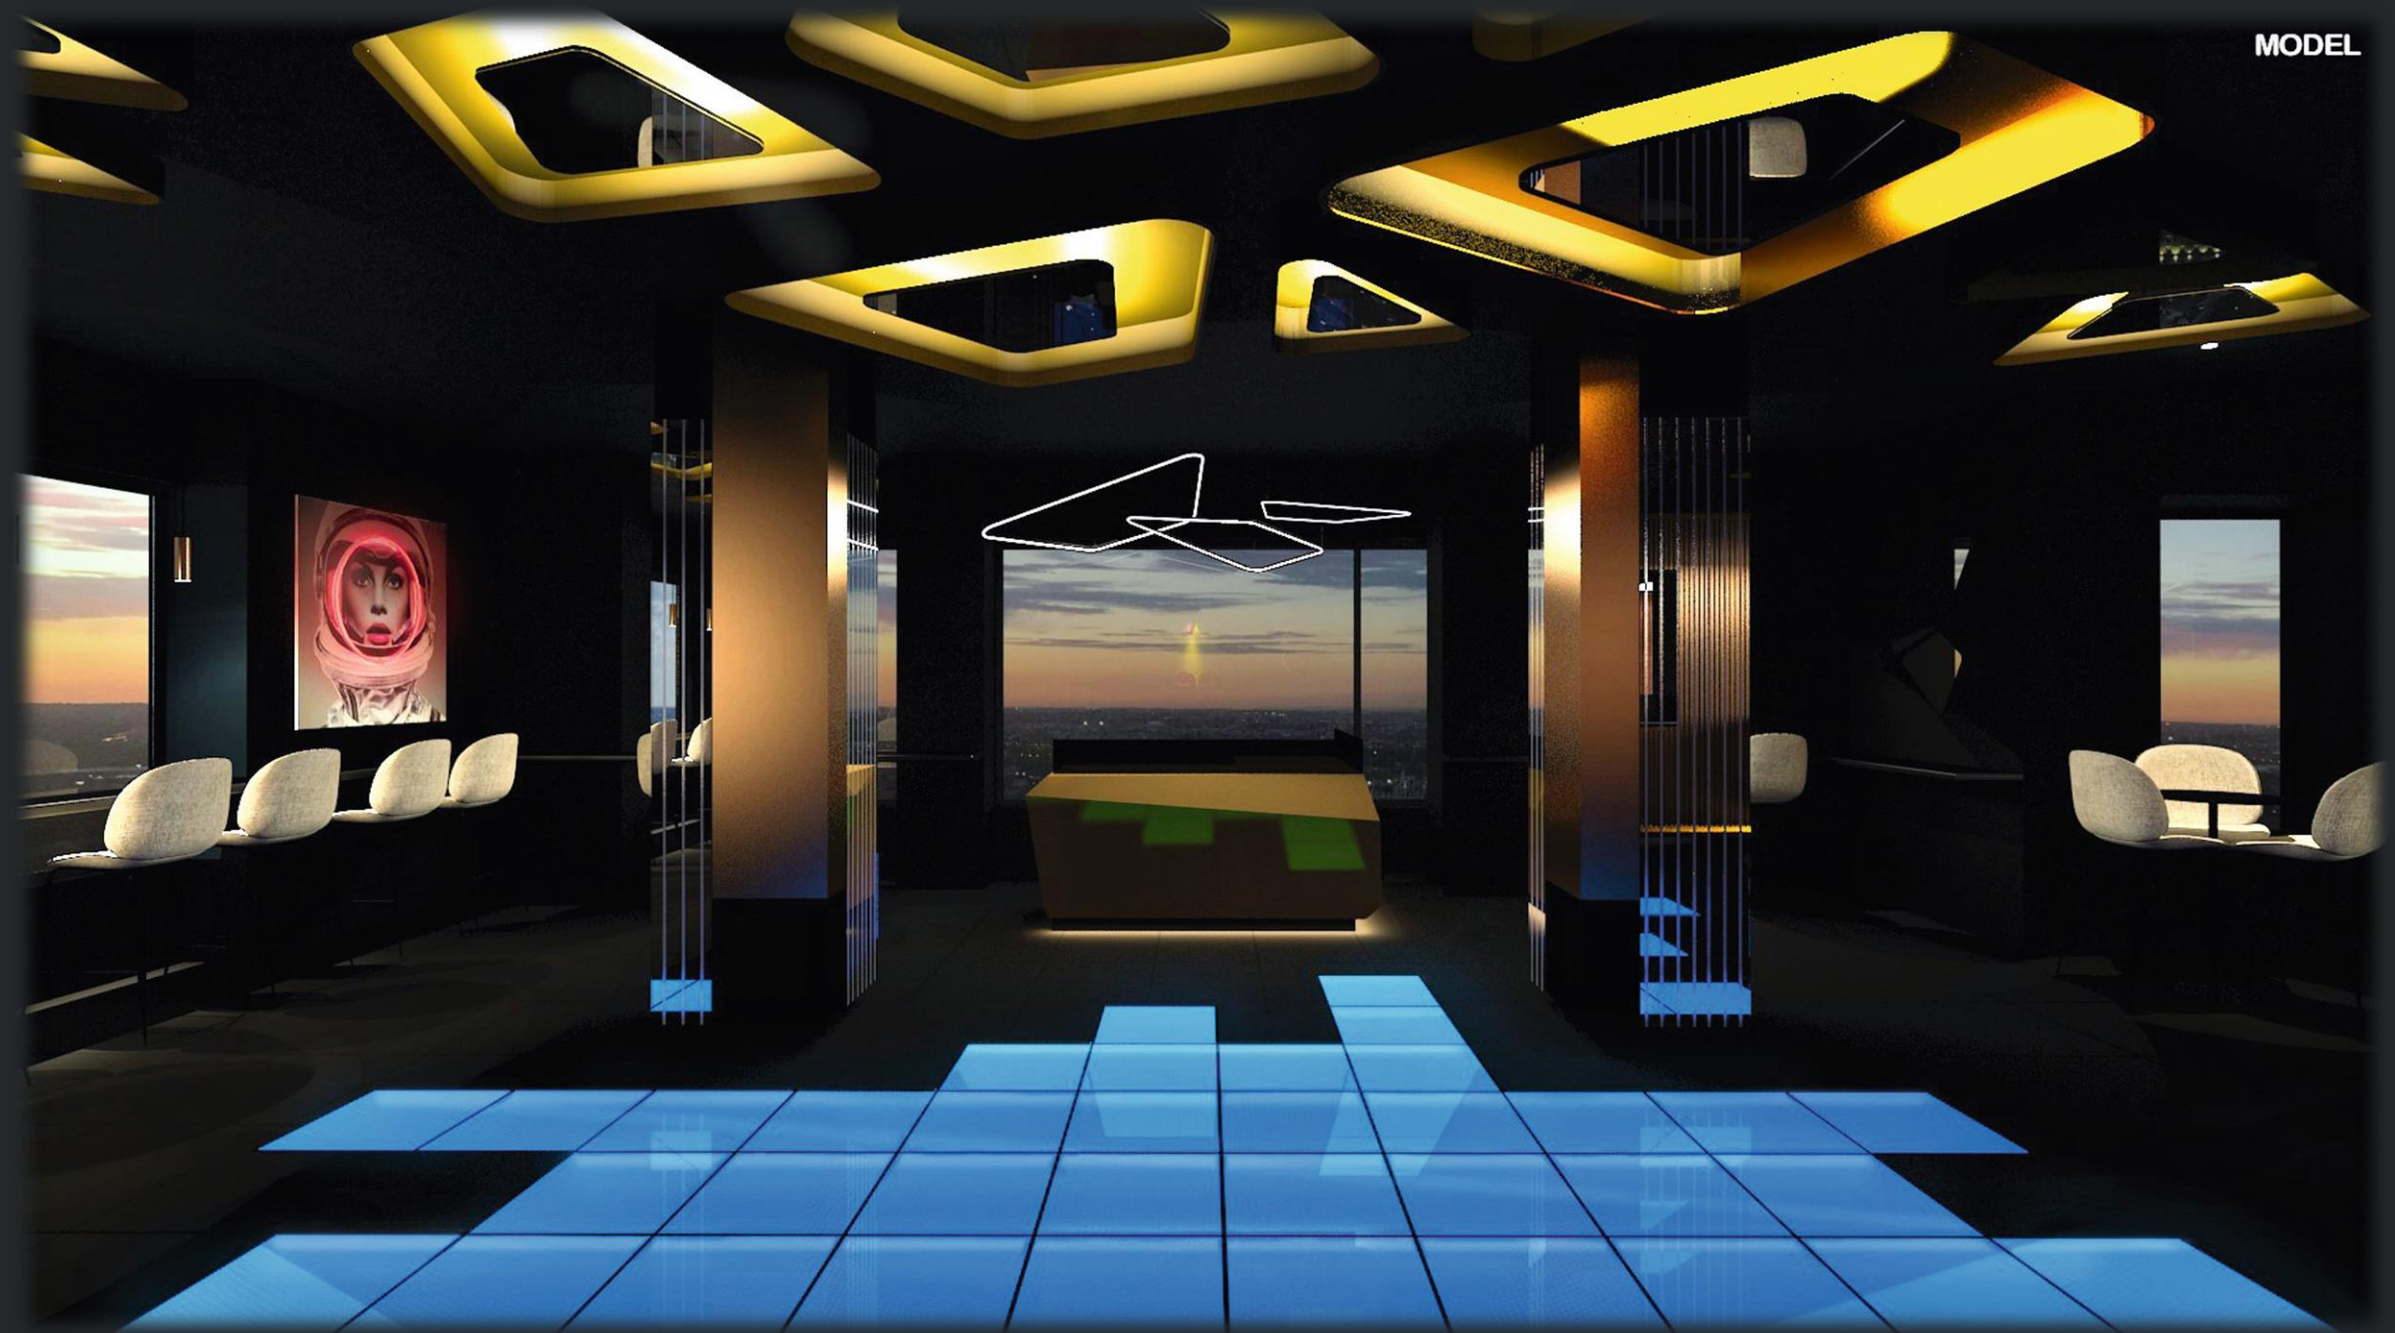

MODEL

RIU

PLAZA

RIU PLAZA ESPAÑA
HOTEL

SPAIN · MADRID

SKY BAR

Located on the 26th floor

MODEL