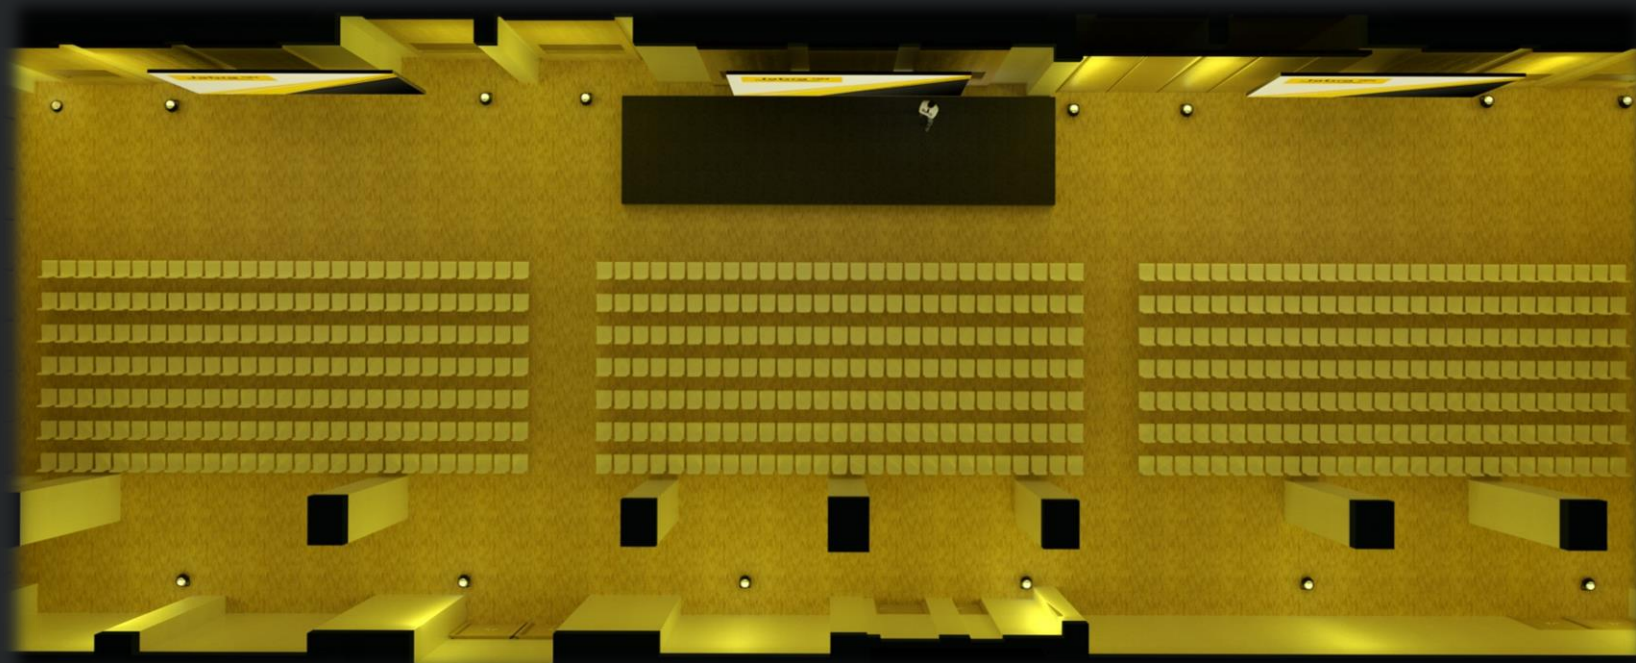

RIU

PLAZA

RIU PLAZA ESPAÑA HOTEL

SPAIN · MADRID

MEETINGS & EVENTS

16 conference and meeting rooms
for up to 1,500 persons. Total 53,819 sq
ft (5,000 m²)

Rental of complete
audiovisual equipment

Cloakroom service

Wireless Internet

RIU

PLAZA

RIU PLAZA ESPAÑA HOTEL

SPAIN · MADRID

MEETINGS & EVENTS

16 conference and meeting rooms
for up to 1,500 persons. Total 53,819 sq
ft (5,000 m²)

Rental of complete
audiovisual equipment