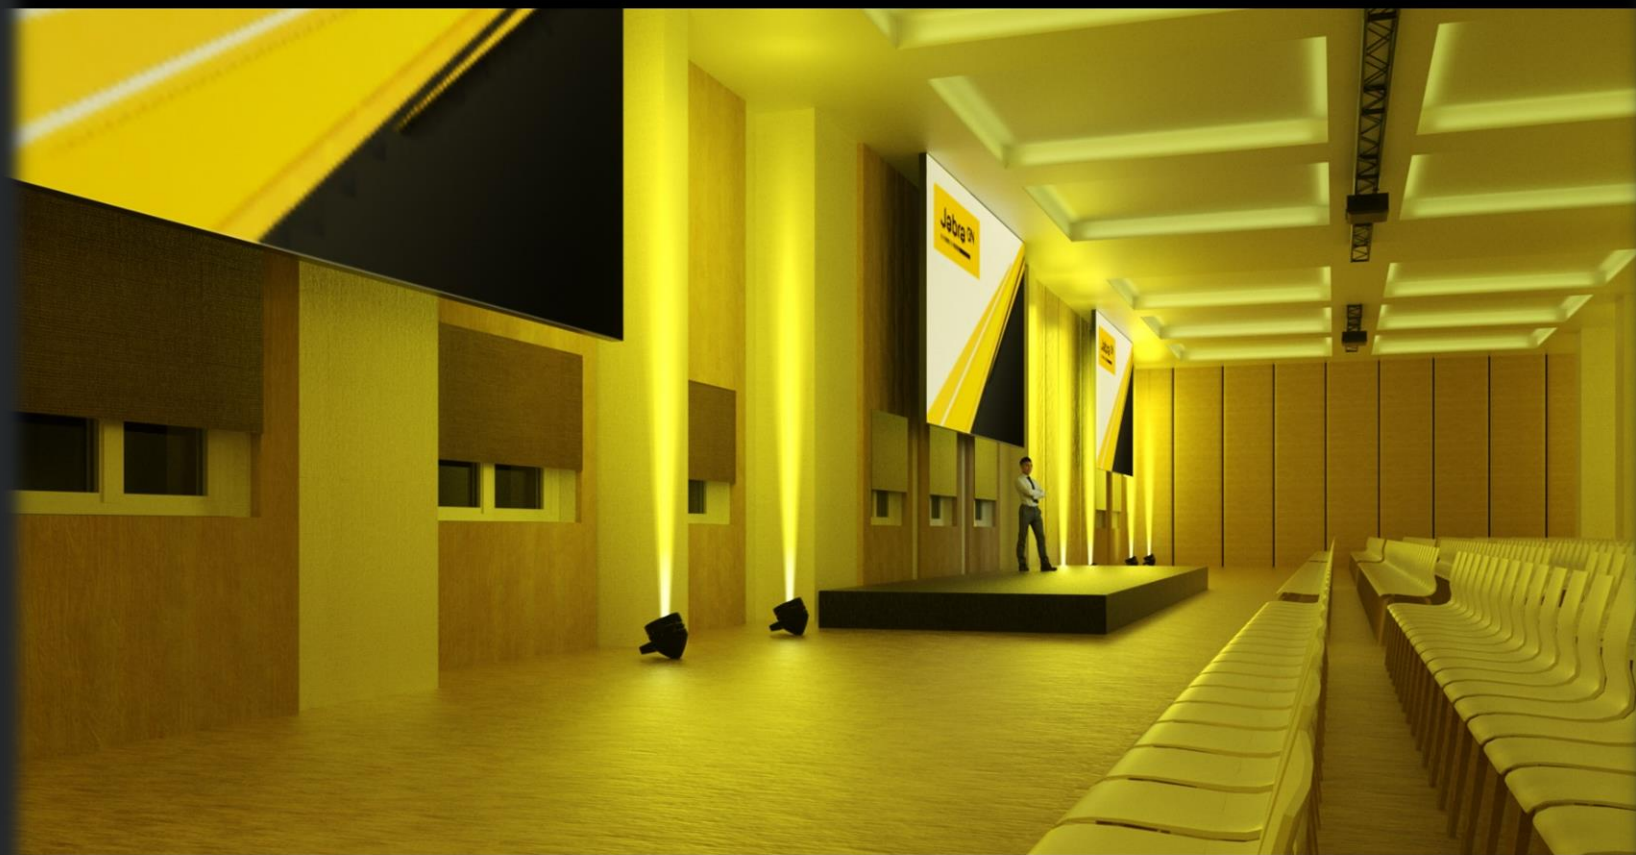

RIU

PLAZA

RIU PLAZA ESPAÑA HOTEL

SPAIN · MADRID

MEETINGS & EVENTS

16 conference and meeting rooms
for up to 1,500 persons. Total 53,819 sq
ft (5,000 m²)

Rental of complete
audiovisual equipment

Cloakroom service

Wireless Internet